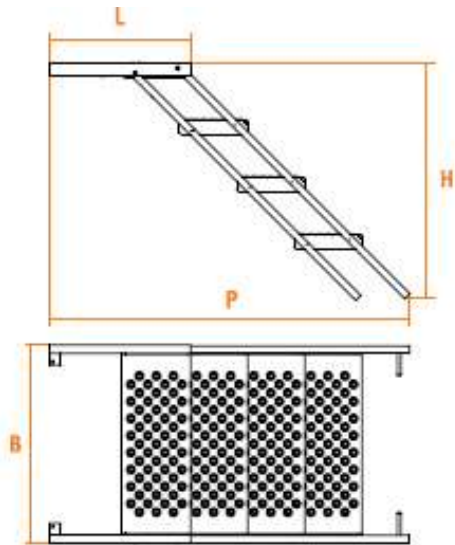

TK9055: folding ladder with 3 retractable steps

Available in

- Zinc plated
- Hot galvanized

Features:

- 2 or 3 steps
- Self locking system
- Graepel step

Series TK91: Pull-out ladders with wide step

Available in

- Zinc plated
- Hot galvanized

Steps

3, 4, 5 or 6 steps

Features

Graepel step

L	P	B	H	STEPS	📦
497	1068	698	630	3	18,5
497	1270	698	832	4	23,7
497	1470	698	1033	5	29
497	1672	698	1235	6	34,3
mm	mm	mm	mm		kg