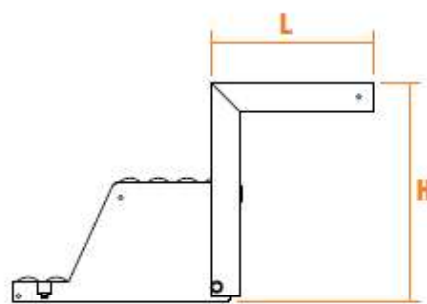

Series TK90: Folding ladder with 2 wide steps

Available in

- Zinc plated
- Hot galvanized

Features

Graepel step

Self-locking system

L	P	B	H	📦
340	753	610	460	15,8
Hot galvanized / Feuerverzinkt / Galvanisé / Galvanizado				
340	753	610	460	15,5
/ Zinc plated / Verzinkt / Zingué / Cincado				
mm	mm	mm	mm	kg