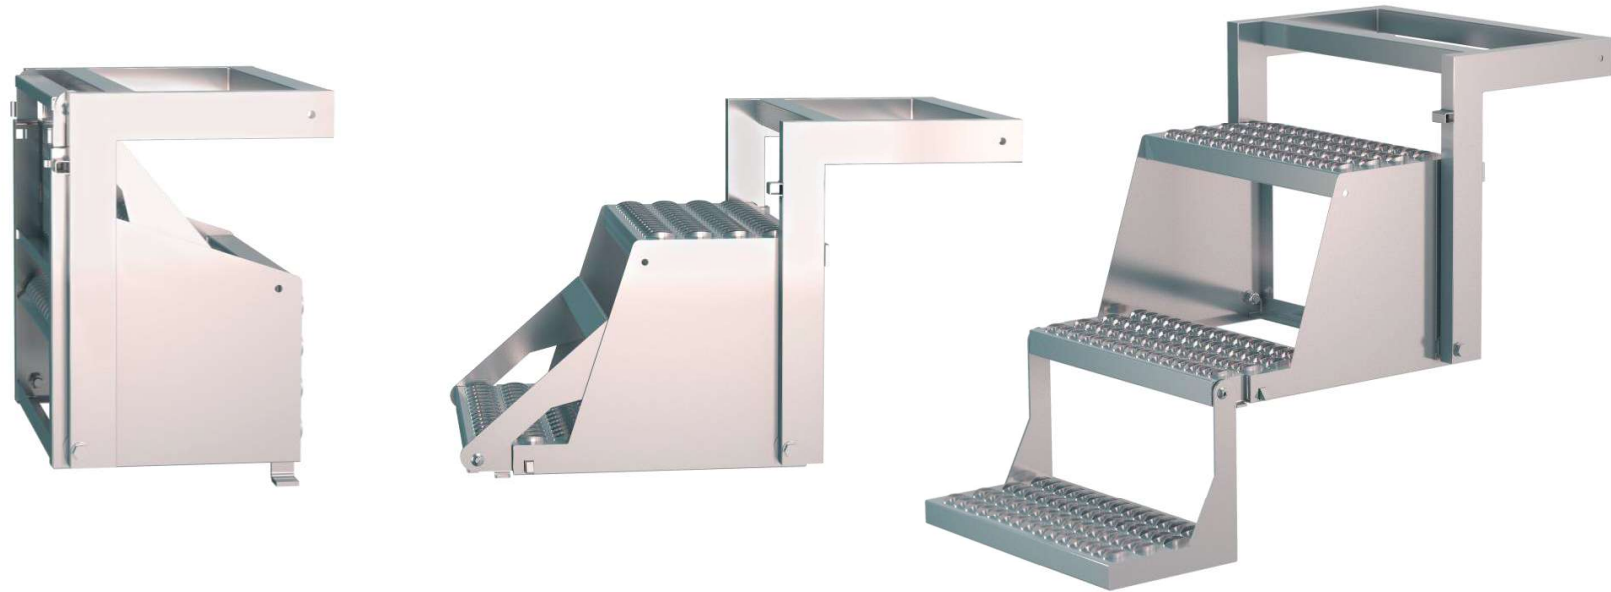

TK9230: Aluminium sliding ladder with 2 steps

This lightweight ladder is engineered to be mounted on the side as well as on the rear of the vehicle.

Weight is only 9 kg.

Features:

- 2 steps
- Self locking system
- Graepel step

Series TK90: Folding ladder with 2 wide steps

Available in

- Zinc plated
- Hot galvanized

Features

Graepel step

Self-locking system

L	P	B	H	📦
340	753	610	460	15,8
Hot galvanized / Feuerverzinkt / Galvanisé / Galvanizado				
340	753	610	460	15,5
/ Zinc plated / Verzinkt / Zingué / Cincado				
mm	mm	mm	mm	kg

TK9055: folding ladder with 3 retractable steps

Available in

- Zinc plated
- Hot galvanized

Features:

- 2 or 3 steps
- Self locking system
- Graepel step

Series TK91: Pull-out ladders with wide step

Available in