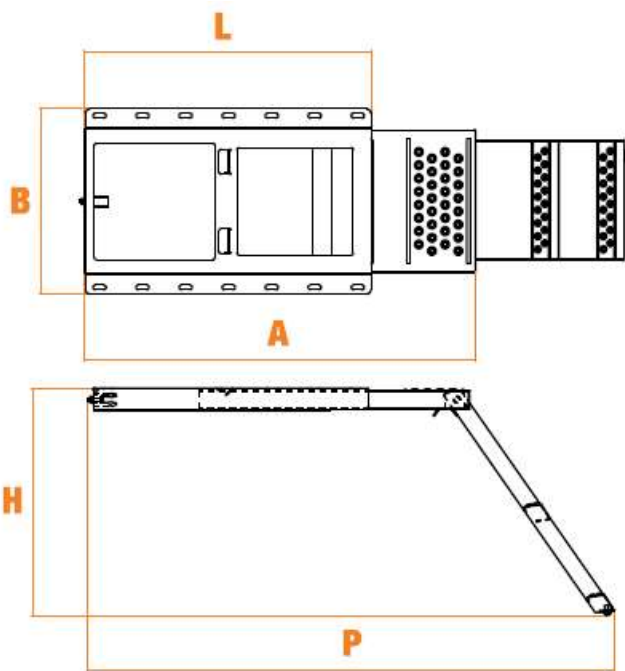

TAKLER

Ladders

Series TK82: Pull-out ladders with platform

Available in:

- Zinc plated
- Hot galvanized

L	P	B	H	A	STEPS	📦
392	754	420	322	550	1	6,45
562	1105	420	460	800	2	8,75
652	1236	420	531	880	2	10
742	1366	420	602	960	3	11,3
mm	mm	mm	mm	mm		kg

Series TK86: Pull-out ladders without platform

Available in:

- Zinc plated
- Hot galvanized

L	P	B	H	STEPS	⚖️
400	600	420	310	1	4,3
570	850	420	460	2	6
660	1000	420	530	2	6,5
750	1120	420	600	3	7,45
mm	mm	mm	mm		kg

Series TK92: Sliding ladder with 2 wide steps

Available in

- Zinc plated
- Hot galvanized

Features

Graepel step

Self-locking system

L	P	B	H	📦
200	600	740	516	17,1
Hot galvanised / Feuerverzinkt / Galvanisé / Galvanizado				
200	600	740	516	16,8
/ Zinc plated / Verzinkt / Zingué / Cincado				
mm	mm	mm	mm	kg

TK9230: Aluminium sliding ladder with 2 steps

This lightweight ladder is engineered to be mounted on the side as well as on the rear of the vehicle.

Weight is only 9 kg.

Features:

- 2 steps
- Self locking system
- Graepel step