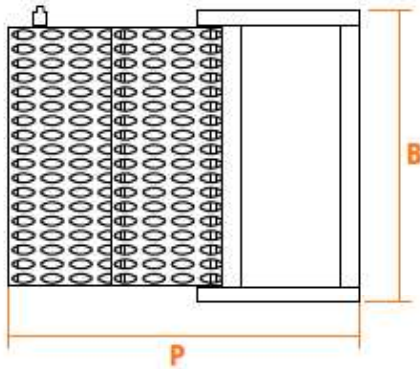

Series TK90: Folding ladder with 2 wide steps

Available in

- Zinc plated
- Hot galvanized

Features

Graepel step

Self-locking system

L	P	B	H	📦
340	753	610	460	15,8
Hot galvanized / Feuerverzinkt / Galvanisé / Galvanizado				
340	753	610	460	15,5
/ Zinc plated / Verzinkt / Zingué / Cincado				
mm	mm	mm	mm	kg